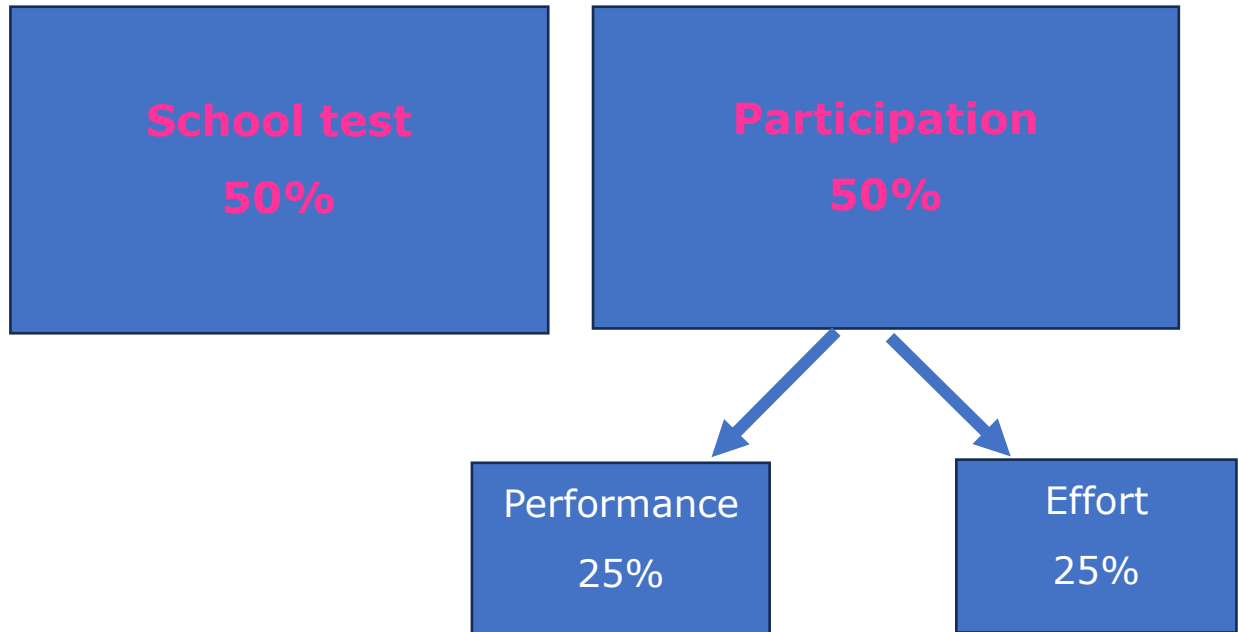

Grading scale Lower Forms

English (HID)

Your grade consists of:

Performance:

- in class text writing
- homework text writing
- presentations
- reading checks

Effort:

- In class participation (how actively you take part in lessons)
- non-text homeworks done
- smiles beamed :)

Grading scale Upper Forms

English (HID)

Your grade consists of:

Performance:

- in class written assignments
- presentations
- reading checks

Effort:

- In class participation (how actively you take part in lessons)
- homeworks done
- smiles beamed :)